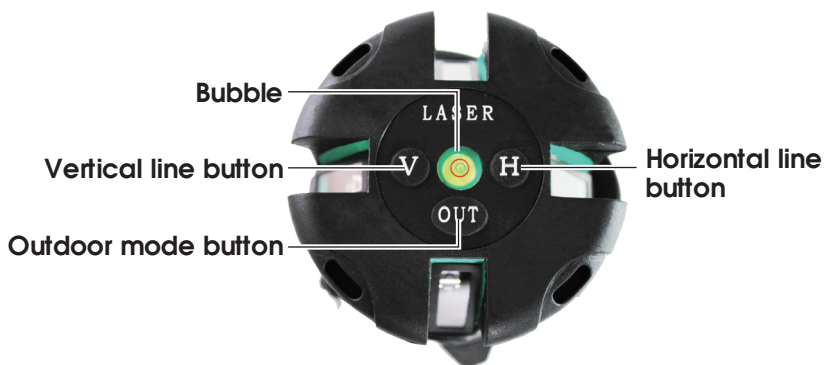

Pendulum Line Laser

FT-62G

Line with dot 4V1H

Green Beam

Lithium battery

USB socket

USB Charger adapter

Lithium battery charger pack

◎ Laser line indication:

◎ Option accessory:

Battery charger

Laser Detector

Wall Bracket

Elevator Tripod

◎ Feature:

- Horizontal, vertical line dots on line function. It can be used under the strong light outdoors.
- With both lithium batteries and batteries.
- 360 degree rotation function and 360 degree fine adjustment.
- Leveling alarm system: beeps and glitters.

◎ Specifications:

Model No.	FT-62G
Laser beam	4V1H1D
Laser safety class	Class 2M
Accuracy	±1mm/5m
Self-leveling range	±3°
Working range	Radius 30m (with detector)
Power supply	Alkaline battery/Lithium battery
Mounting thread	5/8"
Operating temperature	15°C ~ 35°C
Size	Φ130x200mm
Weight	1kg (including batteries)
Standard accessory	Lithium battery charger pack 、 AA alkaline battery*3 、 aluminum box 、 strap 、 L-shaped acrylic plate 、 laser glasses