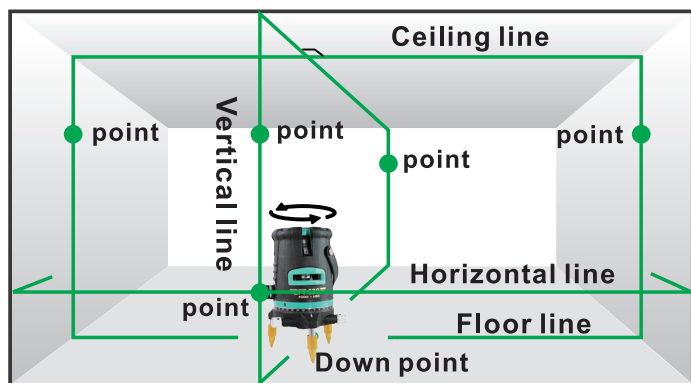

◎ Laser line indication:

◎ Option accessory:

Battery charger

Laser Detector

Wall Bracket

Elevator Tripod

◎ Feature:

- Horizontal, vertical line dots on line function. It can be used under the strong light outdoors.
- With both lithium batteries and batteries.
- 360 degree rotation function and 360 degree fine adjustment.
- Leveling alarm system: beeps and glitters.

◎ Specifications:

Model No.	FT-62G
Laser beam	4V1H1D
Laser safety class	Class 2M
Accuracy	±1mm/5m
Self-leveling range	±3°
Working range	Radius 30m (with detector)
Power supply	Alkaline battery/Lithium battery
Mounting thread	5/8"
Operating temperature	15°C ~ 35°C
Size	Φ130x200mm
Weight	1kg (including batteries)
Standard accessory	Lithium battery charger pack 、 AA alkaline battery*3 、 aluminum box 、 strap 、 L-shaped acrylic plate 、 laser glasses